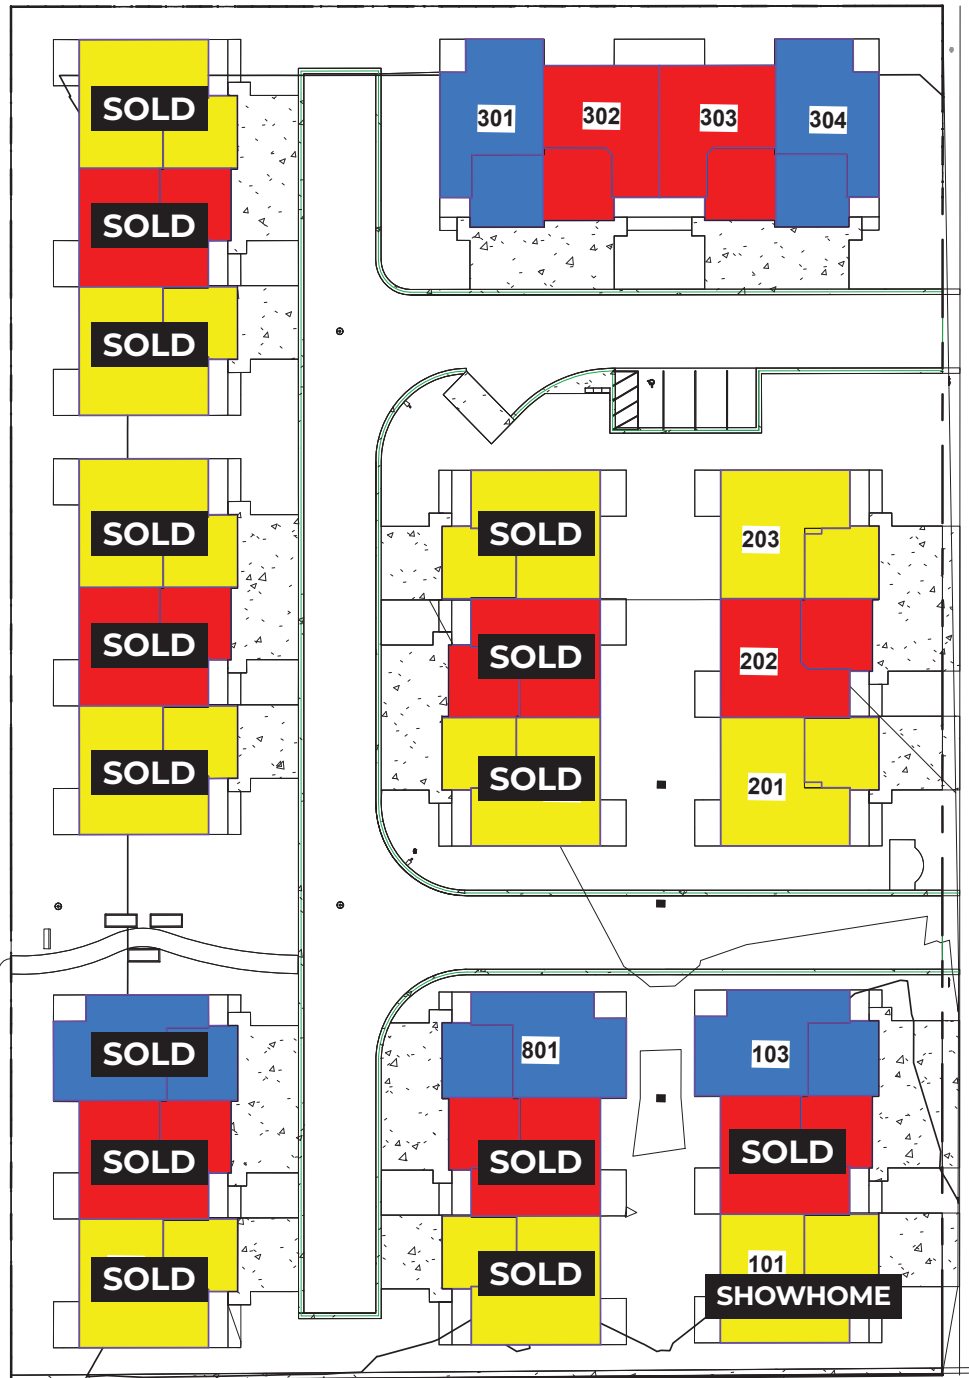

SITE PLAN

Availability as of October 12th, 2023. Subject to change.

-  Bridgeport
-  Westport
-  Newport

Contact
Trisha

Phone: 403-331-1132

Email: trisha@newrockhomes.ca

Or visit parksideliving.ca

THE ESTATES AT