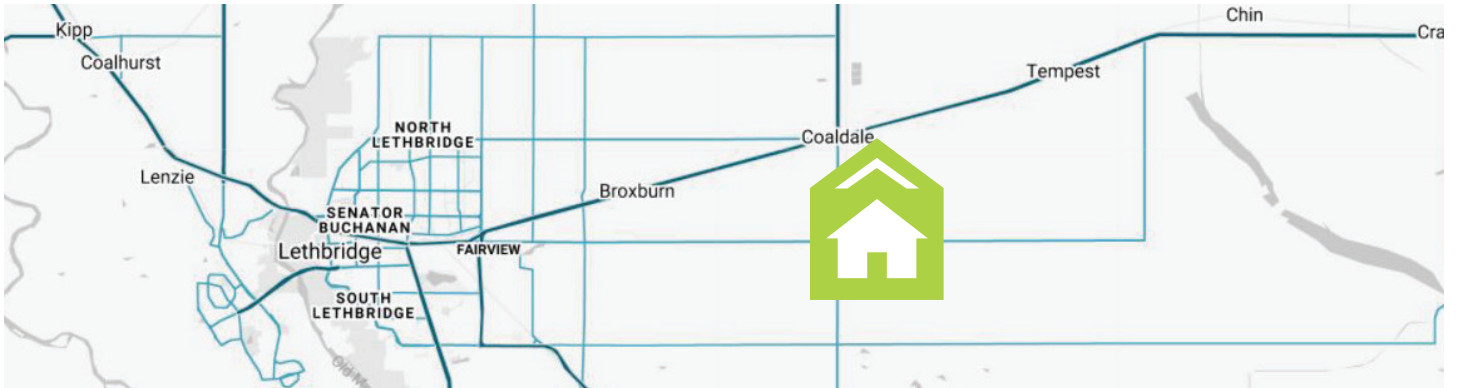

SITE LOCATION

THE ESTATES AT
**PARKSIDE
PLACE**

Contact
Trisha

Phone: 403-331-1132

Email: trisha@newrockhomes.ca

Or visit parksideliving.ca

NEWROCK
DEVELOPMENTS