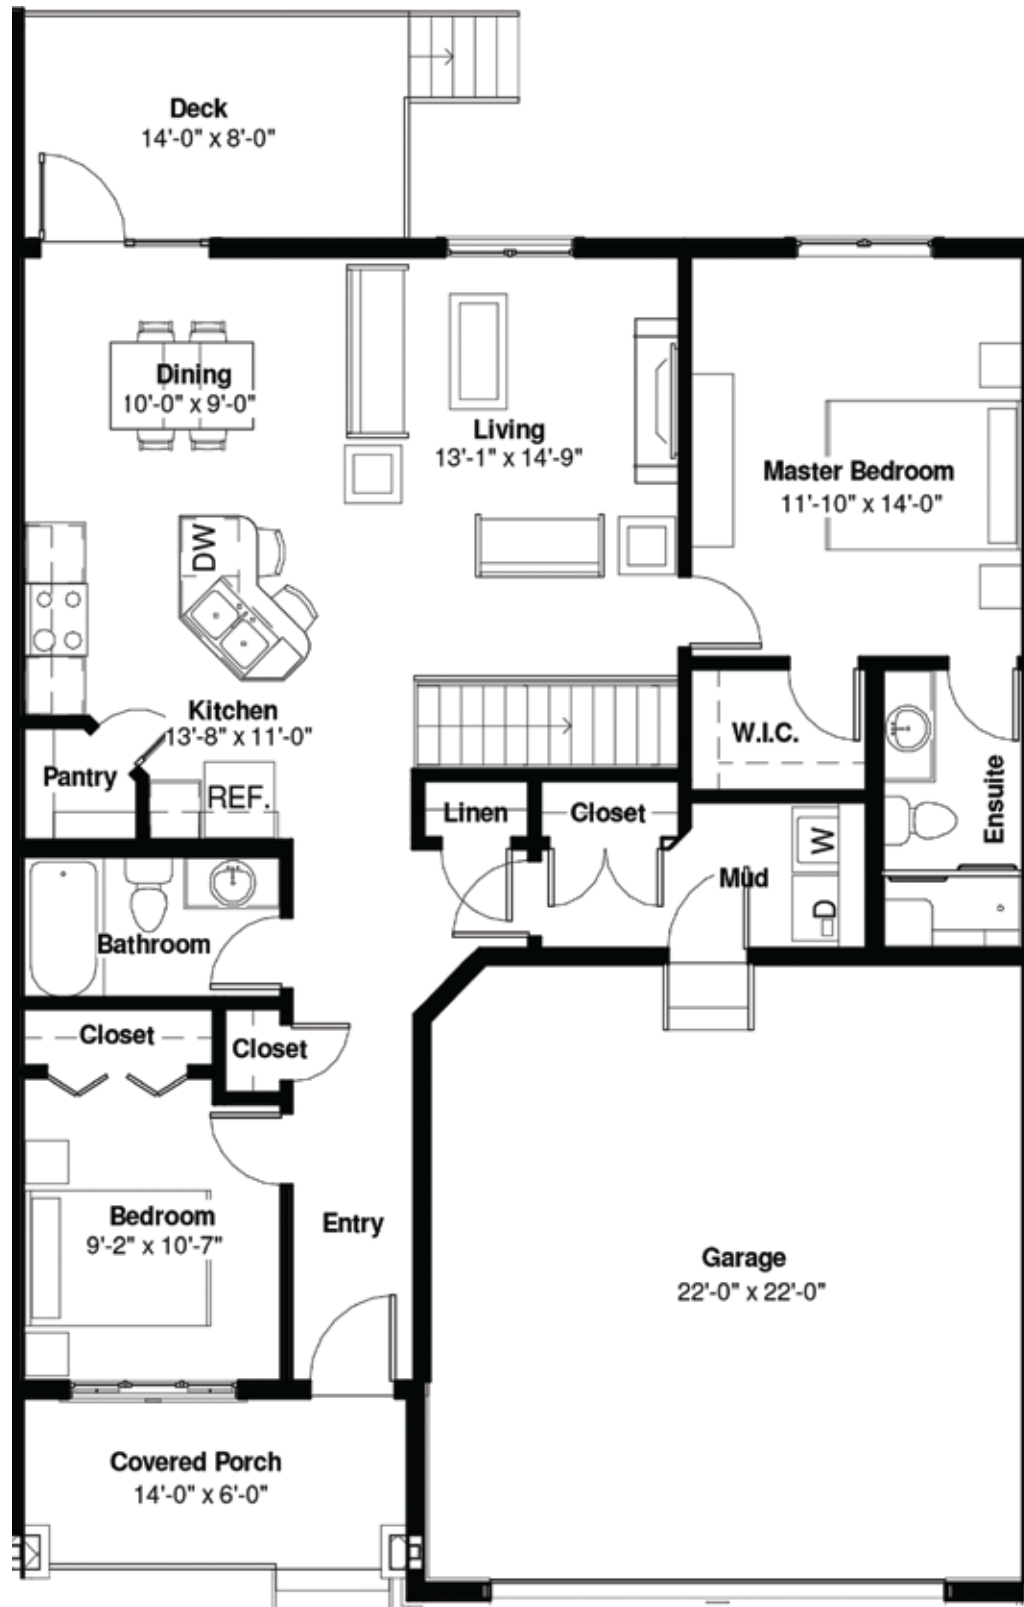

The Bridgeport

1,122 SQ. FT
2 Bedroom
2 Bathroom

Material is an artist rendering based on current development concepts, which are subject to change. No guarantee is made that the facilities depicted will be of the same type, size, or nature, as depicted.