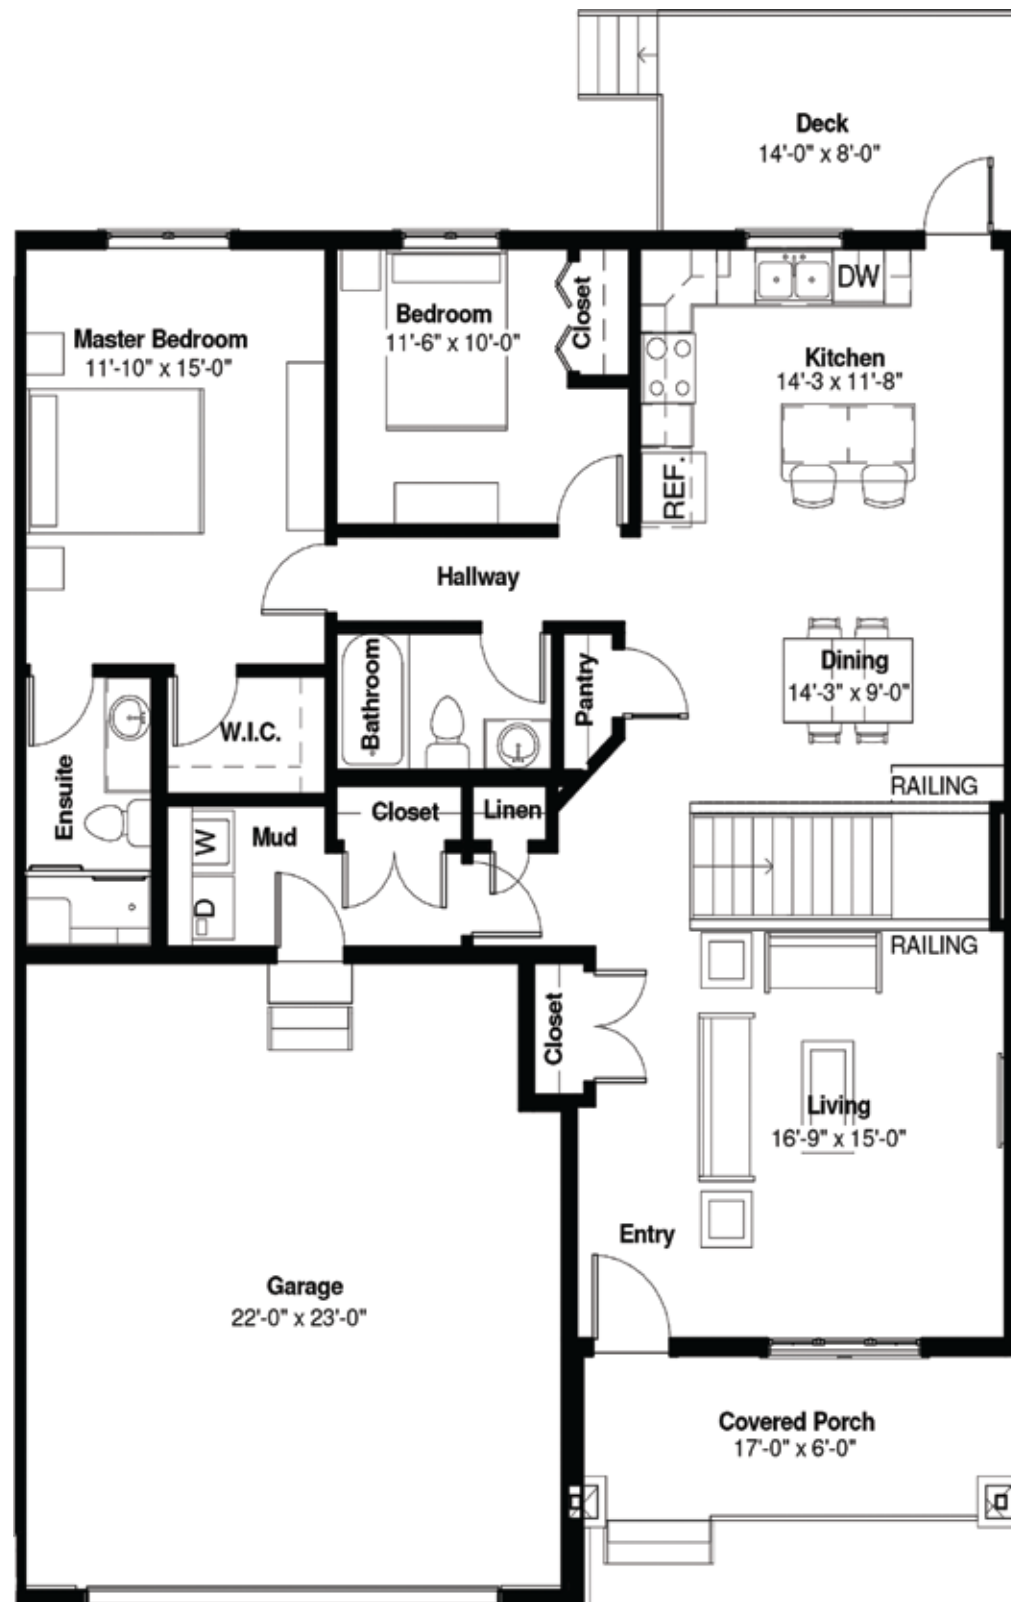

The Newport

1,270 SQ. FT
2 Bedroom
2 Bathroom

Material is an artist rendering based on current development concepts, which are subject to change. No guarantee is made that the facilities depicted will be of the same type, size, or nature, as depicted.