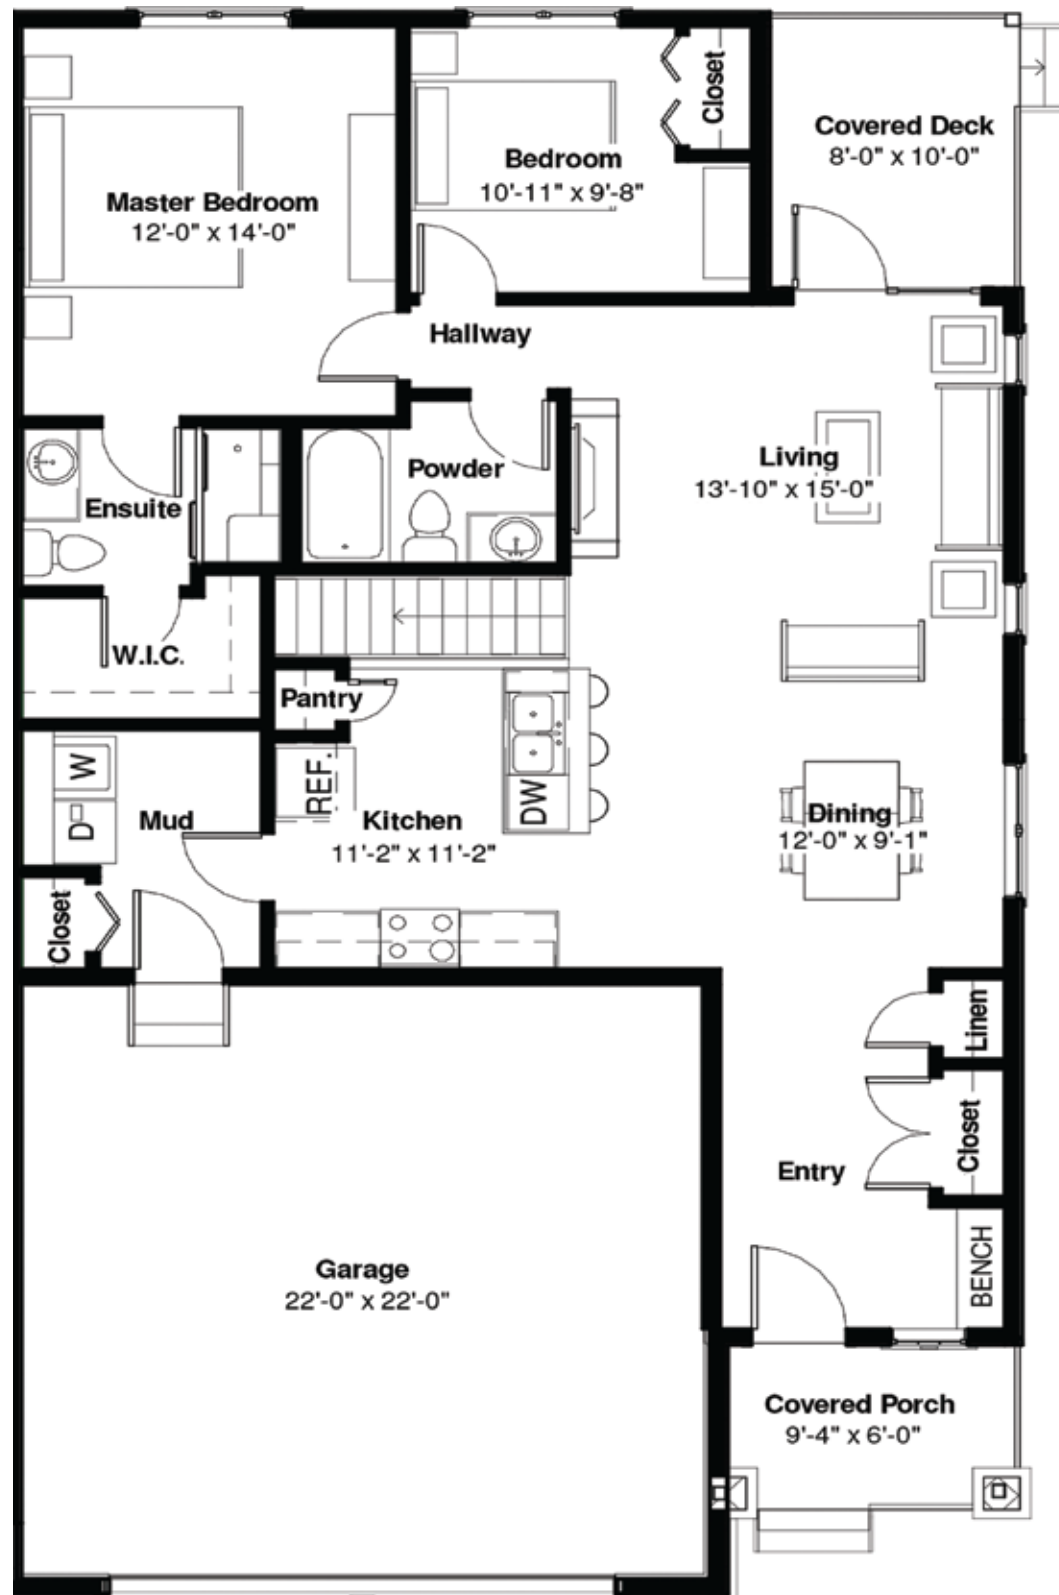

The Westport

1,170 SQ. FT
2 Bedroom
2 Bathroom

Material is an artist rendering based on current development concepts, which are subject to change. No guarantee is made that the facilities depicted will be of the same type, size, or nature, as depicted.